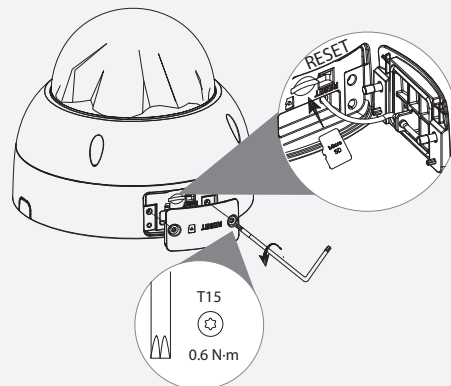

# Dome Network Camera

Installation Guide

V1.0.0

1

1.1

1.2

2

2.1