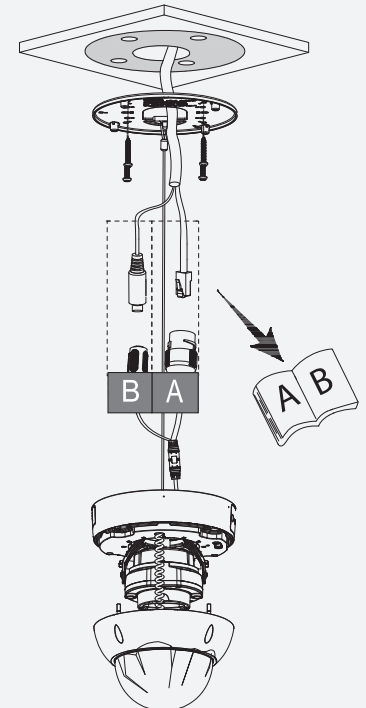

Dome Network Camera

Installation Guide

V1.0.0

1

1.1

1.2

2

2.1

①

②

③

④

2.2

①

②

③

×1

×1

×1

×1

×1

×2

×1

×1