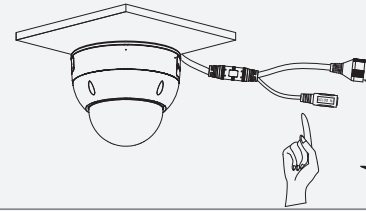

# Dome Network Camera

Installation Guide

V1.0.0

1

1.1

1.2

2

2.1