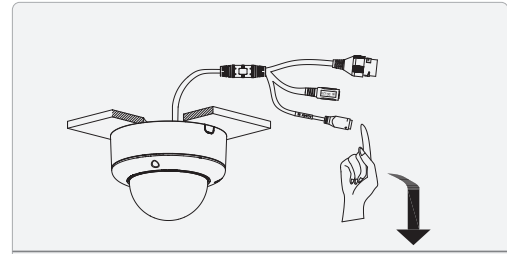

# Dome Network Camera

Installation Guide

V1.0.0

1

2   

A Optional