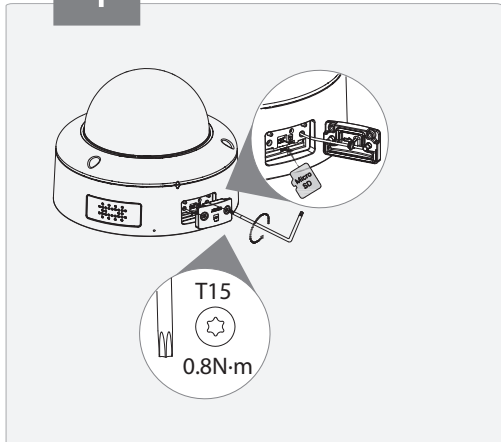

# Dome Network Camera

Installation Guide

V1.0.0

1

2   

A Optional