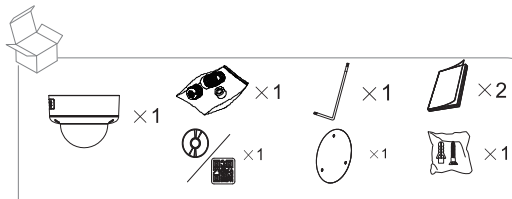

# Dome Network Camera

Installation Guide

V1.0.0

1

2   

A Optional