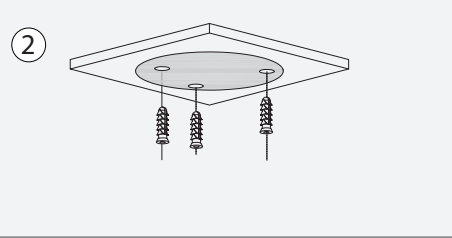

# Dome Network Camera

Installation Guide

V1.0.0

1

2   

A Optional