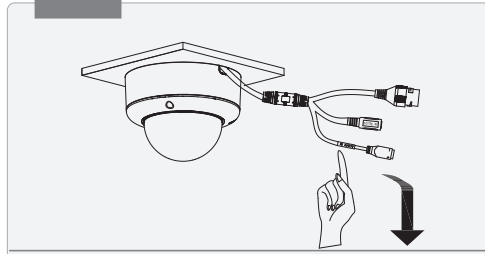

# Dome Network Camera

Installation Guide

V1.0.0

1

2   

A Optional