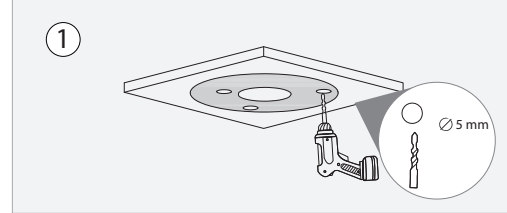

# Dome Network Camera

Installation Guide

V1.0.0

1

2   

A Optional