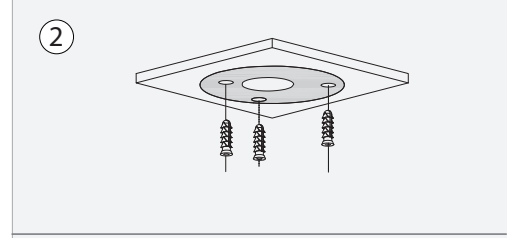

# Dome Network Camera

Installation Guide

V1.0.0

1

2   

A Optional