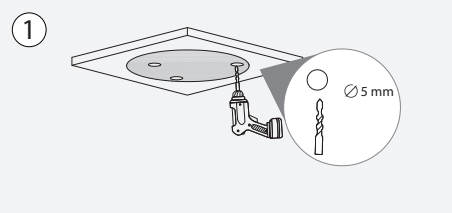

# Dome Network Camera

Installation Guide

V1.0.0

1

2   

A Optional