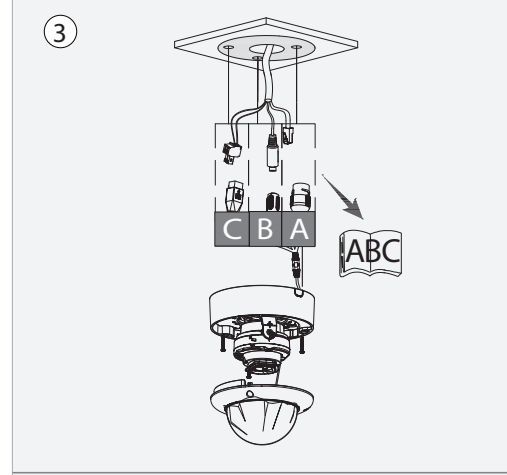

# Dome Network Camera

Installation Guide

V1.0.0

1

2   

A Optional