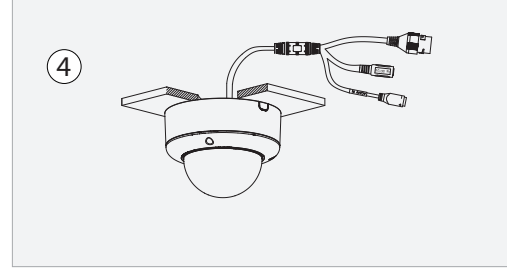

# Dome Network Camera

Installation Guide

V1.0.0

1

2   

A Optional